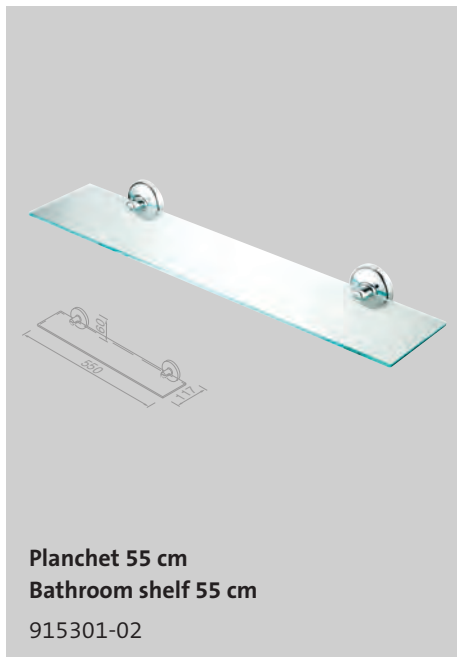

91126

Zeepdispenser 200 ml
Soap dispenser 200 ml

915316-02

Zeepdispenser opbouw
Soap dispenser surface-mounted

91628

Glashouder met glas
Glass holder with glass

915302-02

Planchet 55 cm
Bathroom shelf 55 cm
 915301-02

Zeephouder 17 cm
Soap holder 17 cm
 915314-02

Handzeep houder *Exclusief zeepflles
Soap bottle holder *Exclusive soap bottle
 91620-02

Handzeep houder *Exclusief zeepflles
Soap bottle holder *Exclusive soap bottle
 91620-06

Badgreep 25 cm, 20 mm Ø
Grab rail 25 cm, 20 mm Ø
 91131-25

Badgreep 30 cm, 24 mm Ø
Grab rail 30 cm, 24 mm Ø
 91129-30

Badgreep 30 cm
Grab rail 30 cm
 91131-30

Badgreep met zeephouder
Grab rail with soap holder
 91128